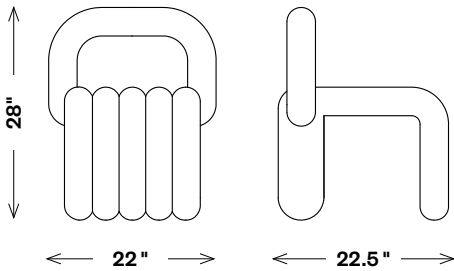

Nudo Easy Chair

FCL22005

Materials Shown

Rosalia

Dimensions

Width: 22"

Depth: 22.5"

Height: 28"

Seat Height: 17.5"

Finishes

Please contact
concierge@kellywearstler.com for
inquiries regarding custom materials
and finishes